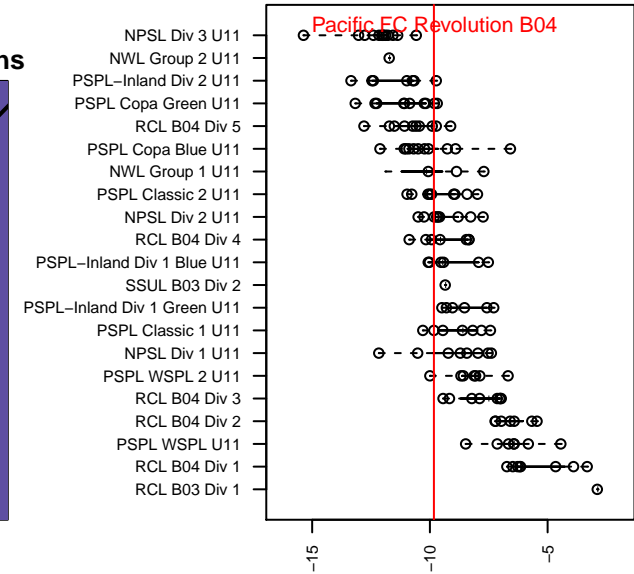

Pacific FC Revolution B04

Pacific FC
Battle Ground, WA
B04 total strength=266
attack=0.3 defense=0.08
fall league = PSPL Classic 1 U11
spr league = Spr OYS B04 Div 1 Blue

alt names used:
Pacific FC B04–Revolution
Pacific FC B04 Revolution

Venues played:
2015 PSPL Classic 1 U11
2015 Spr OYS B04 Division 1 Blue

**attack and defense variance (black dot)
relative to other teams
and top 10 in region**

**attack and defense rating
relative to others at age
and all opponents in last 13 months**