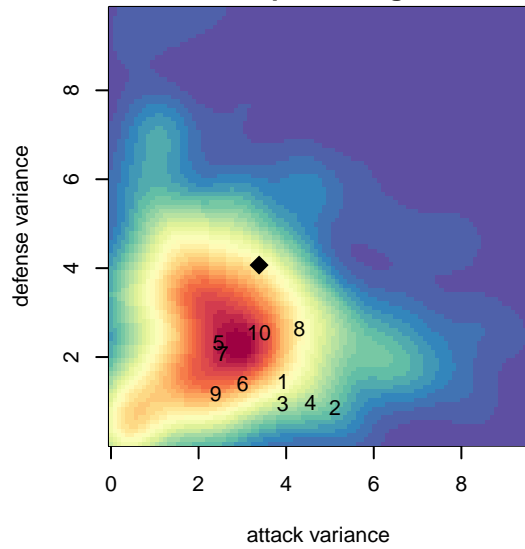

Pacific FC Revolution B04

Pacific FC
Battle Ground, WA
B04 total strength=266
attack=0.3 defense=0.08
fall league = PSPL Classic 1 U11
spr league = Spr OYS B04 Div 1 Blue

alt names used:
Pacific FC B04–Revolution
Pacific FC B04 Revolution

Venues played:
2015 PSPL Classic 1 U11
2015 Spr OYS B04 Division 1 Blue

**attack and defense variance (black dot)
relative to other teams
and top 10 in region**

**attack and defense rating
relative to others at age
and all opponents in last 13 months**