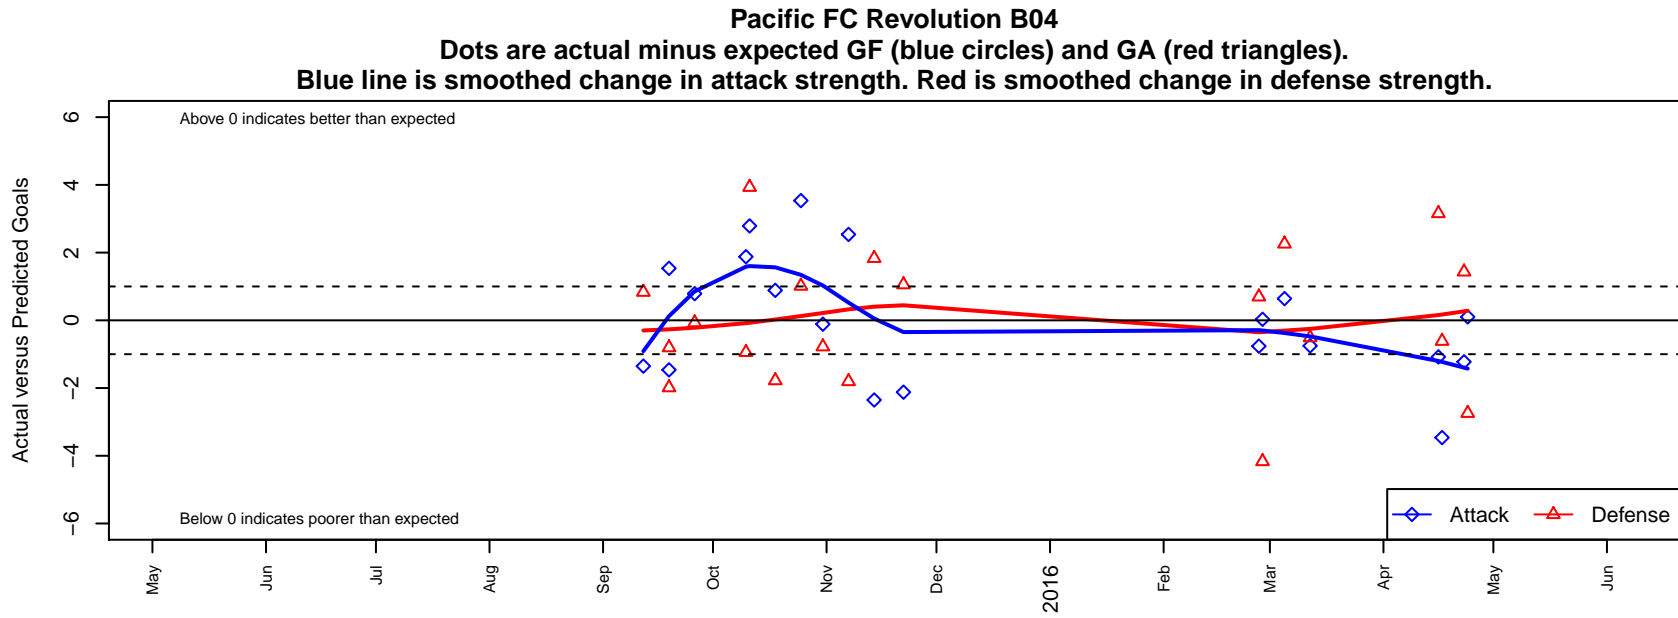

Pacific FC Revolution B04

Pacific FC
Battle Ground, WA
B04 total strength=266
attack=0.3 defense=0.08
fall league = PSPL Classic 1 U11
spr league = Spr OYS B04 Div 1 Blue

alt names used:
Pacific FC B04–Revolution
Pacific FC B04 Revolution

Venues played:
2015 PSPL Classic 1 U11
2015 Spr OYS B04 Division 1 Blue

**attack and defense variance (black dot)
relative to other teams
and top 10 in region**

**attack and defense rating
relative to others at age
and all opponents in last 13 months**